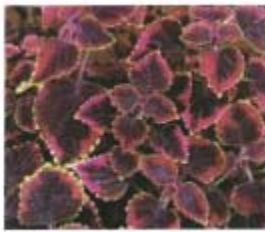

DOWNTOWN PLANT MATERIAL 2008

SUMMER: MID-MAY—MID-AUGUST

THRILLER

CANNA RED FUTURITY

FILLER

PLUM TRAIL COLEUS

CAREX EVERGOLD

MEXICAN PETUNIA

DRAGON WING RED BEGONIA

LANTANA POT OF GOLD

SPILLER

PURPLE WAVE PETUNIA

SWEET POTATO VINE

FALL-DOWNTOWN PLANT MATERIAL 2008

FALL: MID AUGUST—MID NOVEMBER

PURPLE FOUNTAIN GRASS