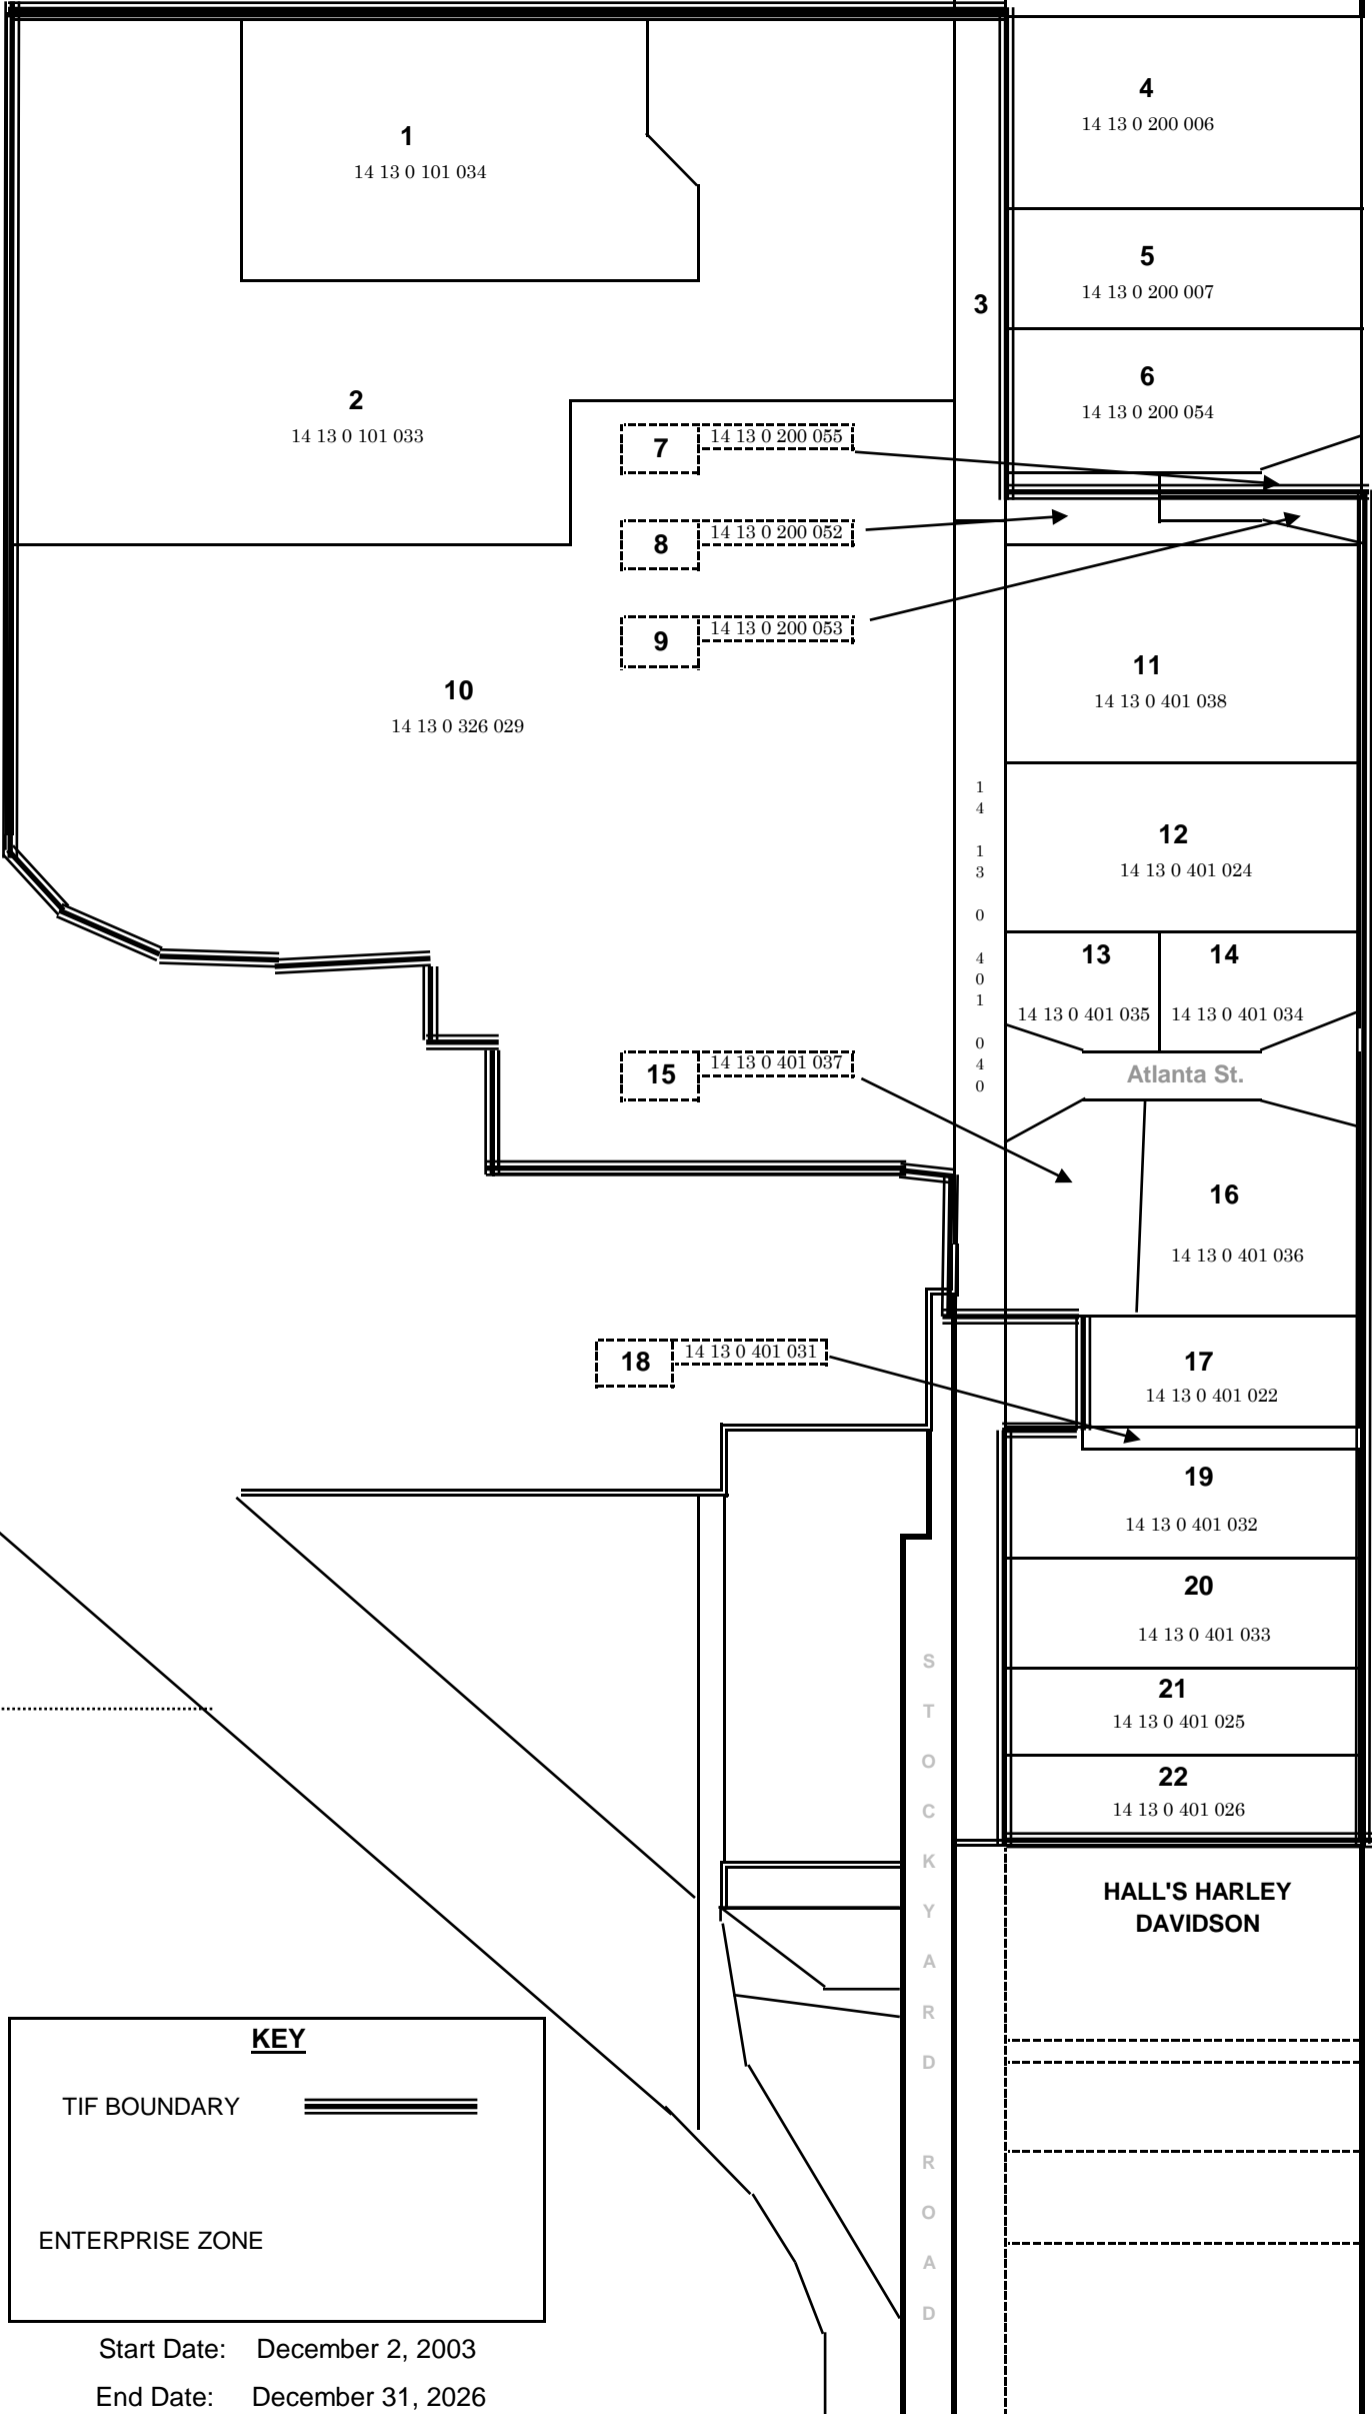

NORTHEAST TIF DISTRICT

Springfield, IL

KEY

TIF BOUNDARY

ENTERPRISE ZONE

Start Date: December 2, 2003

End Date: December 31, 2026

SANGAMON AVENUE