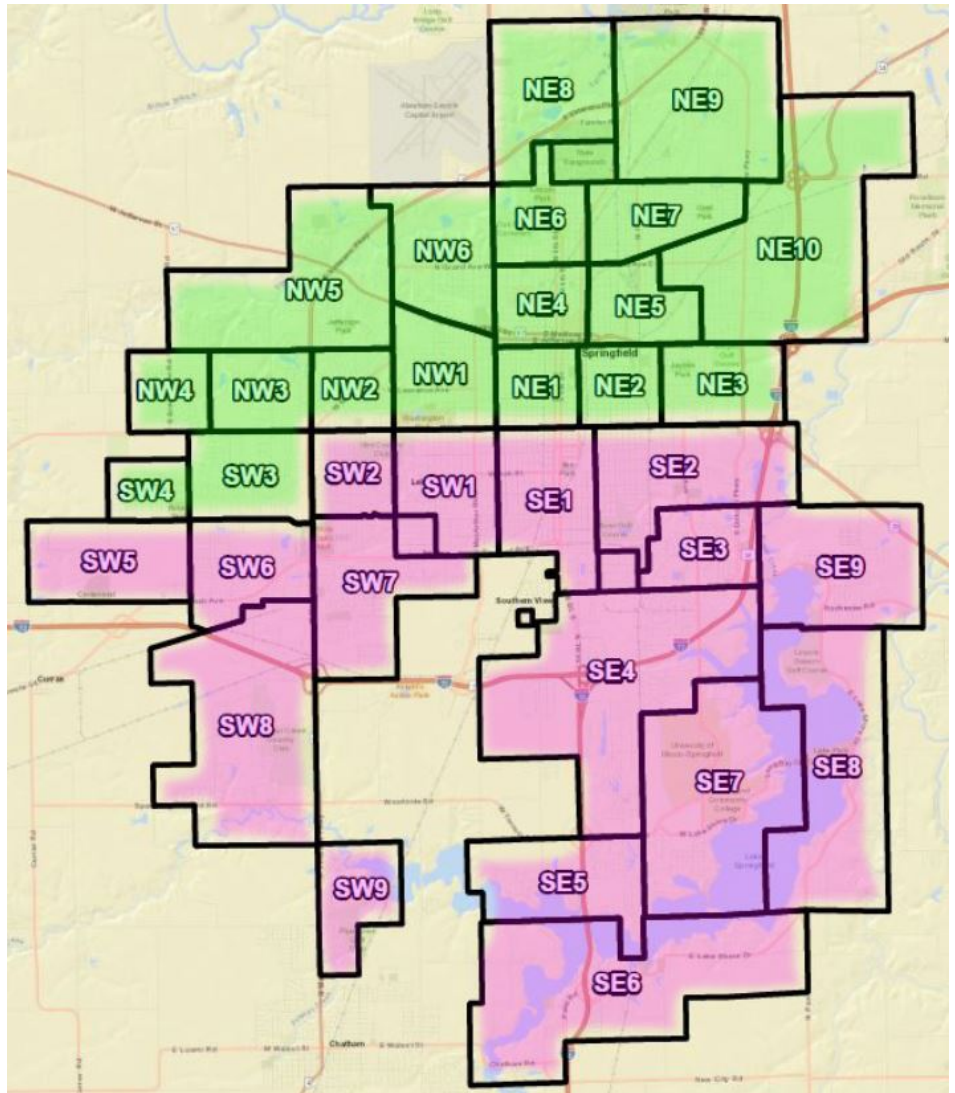

CONTACT INFO

Please email Springfielddyw@republicservices.com if you feel your house or neighborhood was missed during your pick-up week or have questions about the pick-up schedule. All other inquiries, please contact Public Works at 217.789.2255 or public.works@springfield.il.us